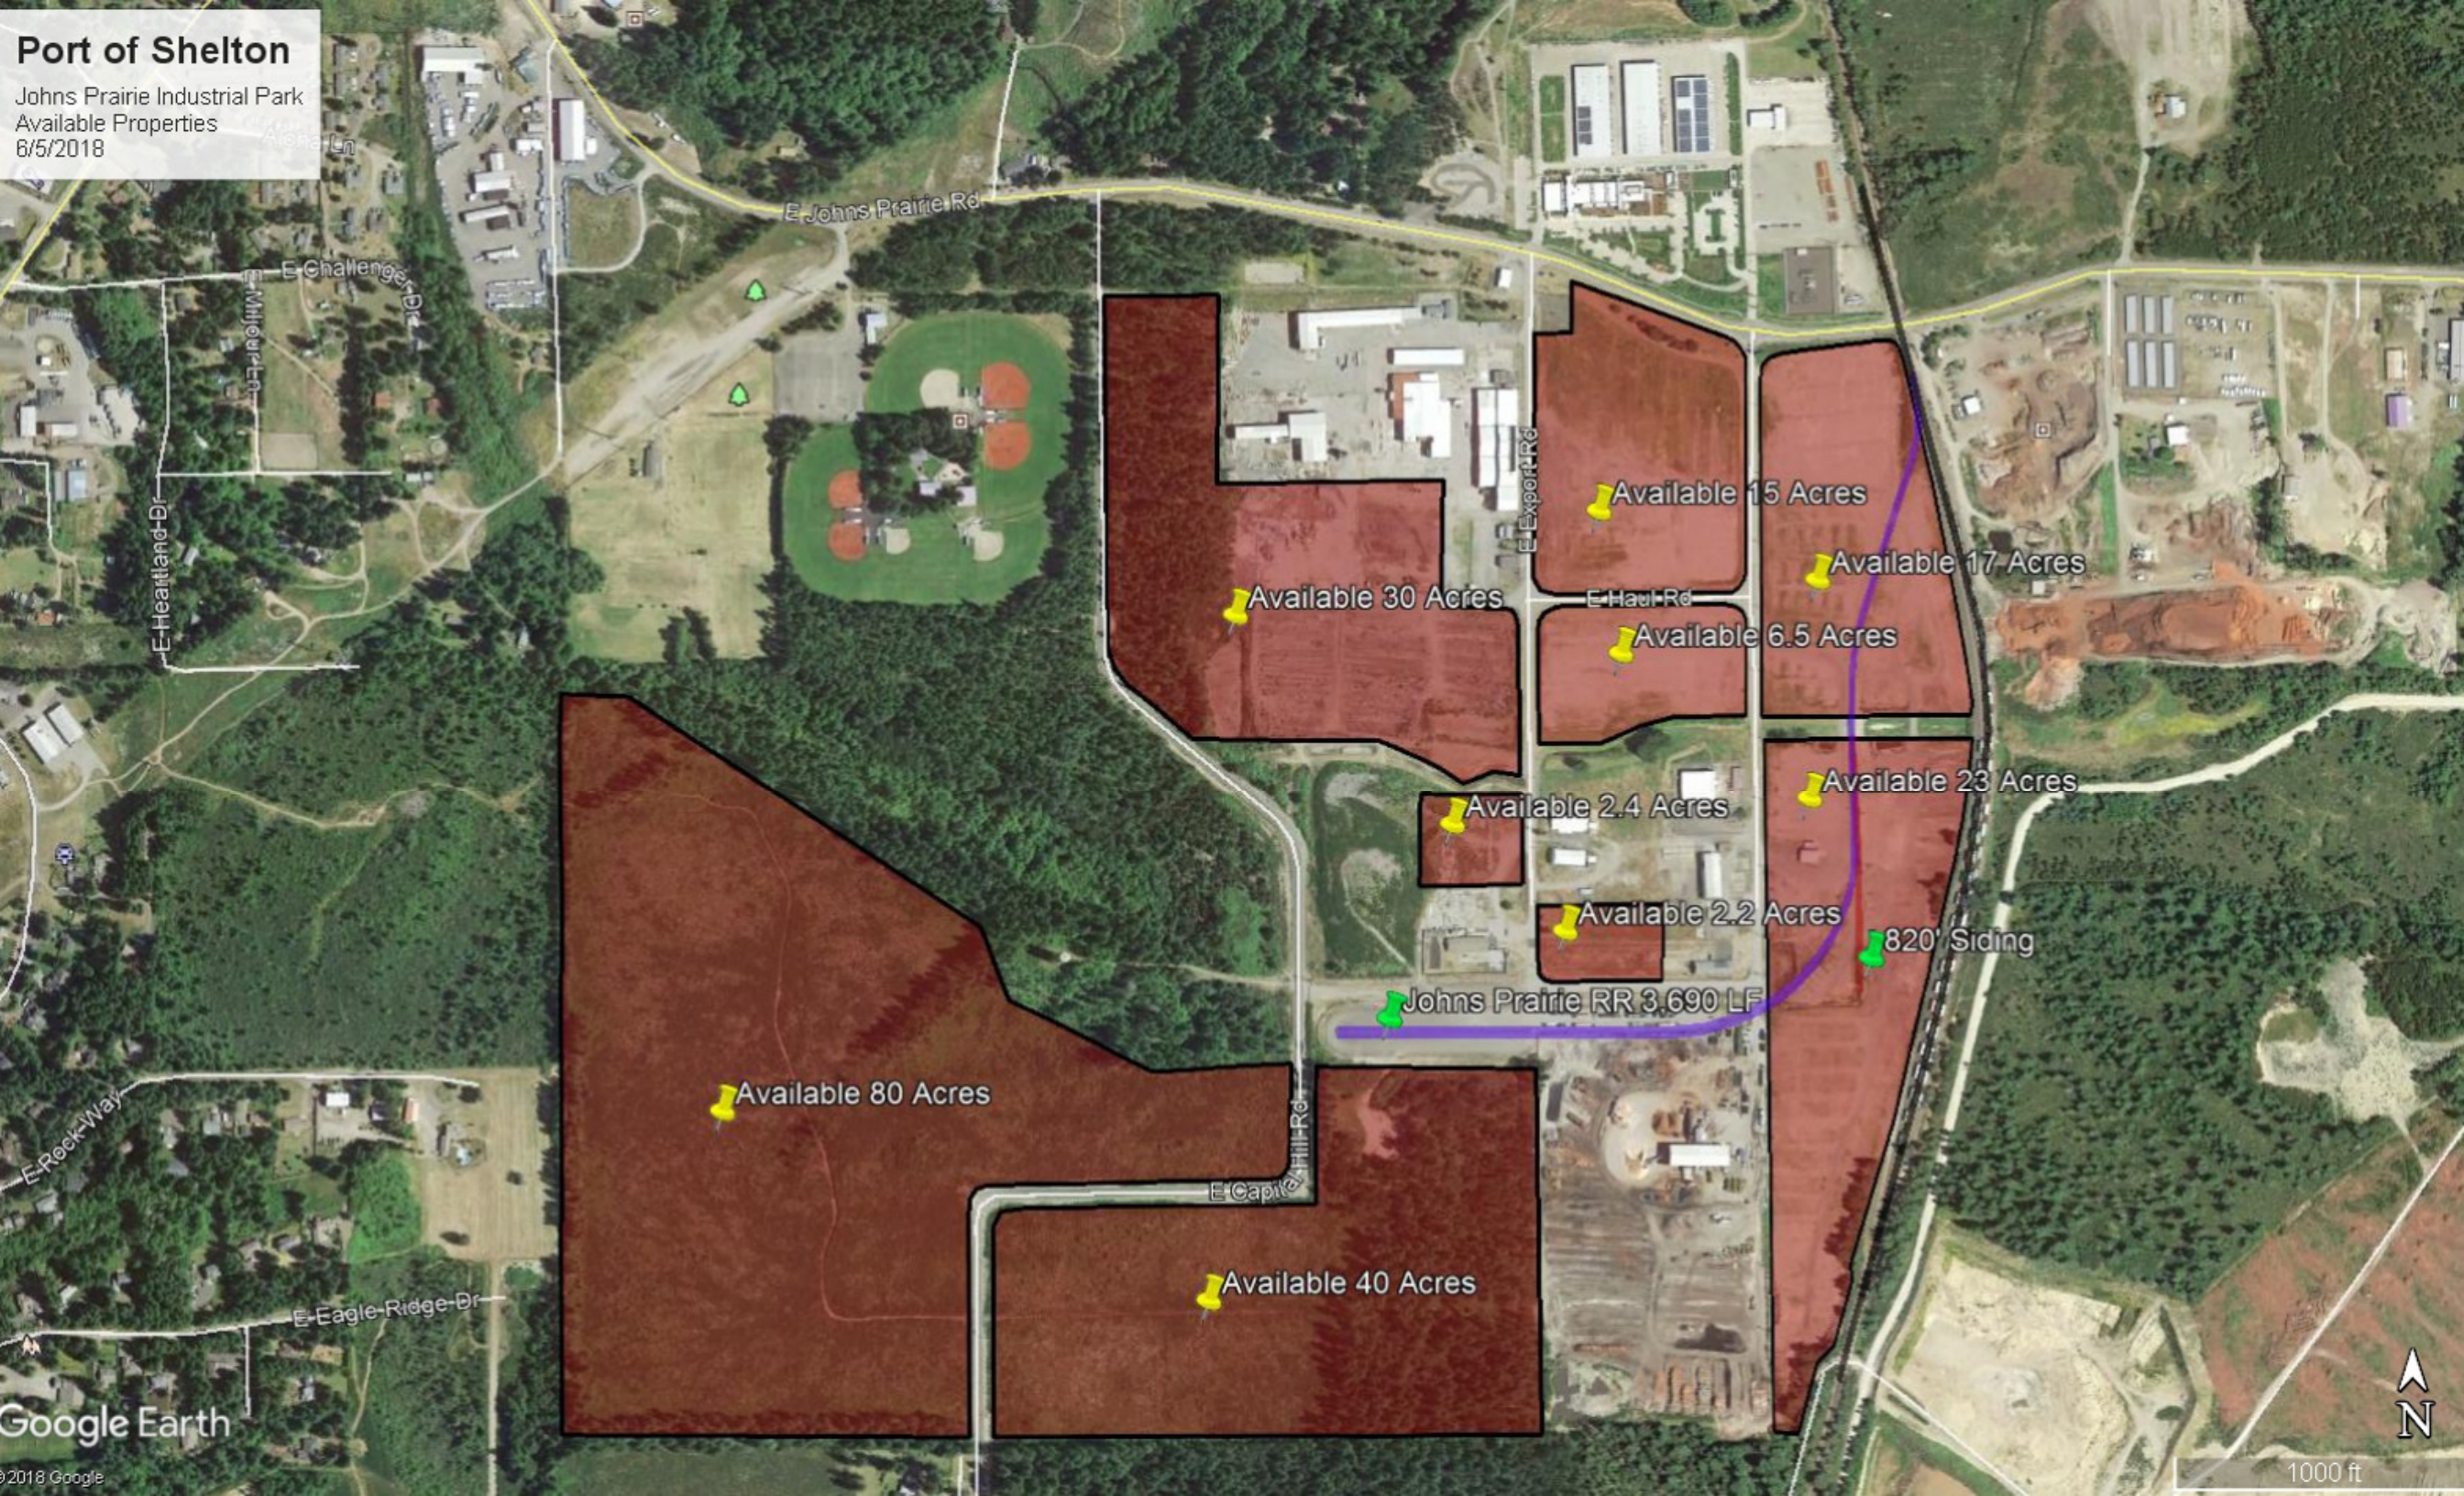

# Port of Shelton

Johns Prairie Industrial Park  
Available Properties  
6/5/2018

Available 30 Acres

Available 15 Acres

Available 17 Acres

Available 6.5 Acres

Available 2.4 Acres

Available 23 Acres

Available 2.2 Acres

Johns Prairie RR 3,690 LF

820' Siding

Available 80 Acres

Available 40 Acres